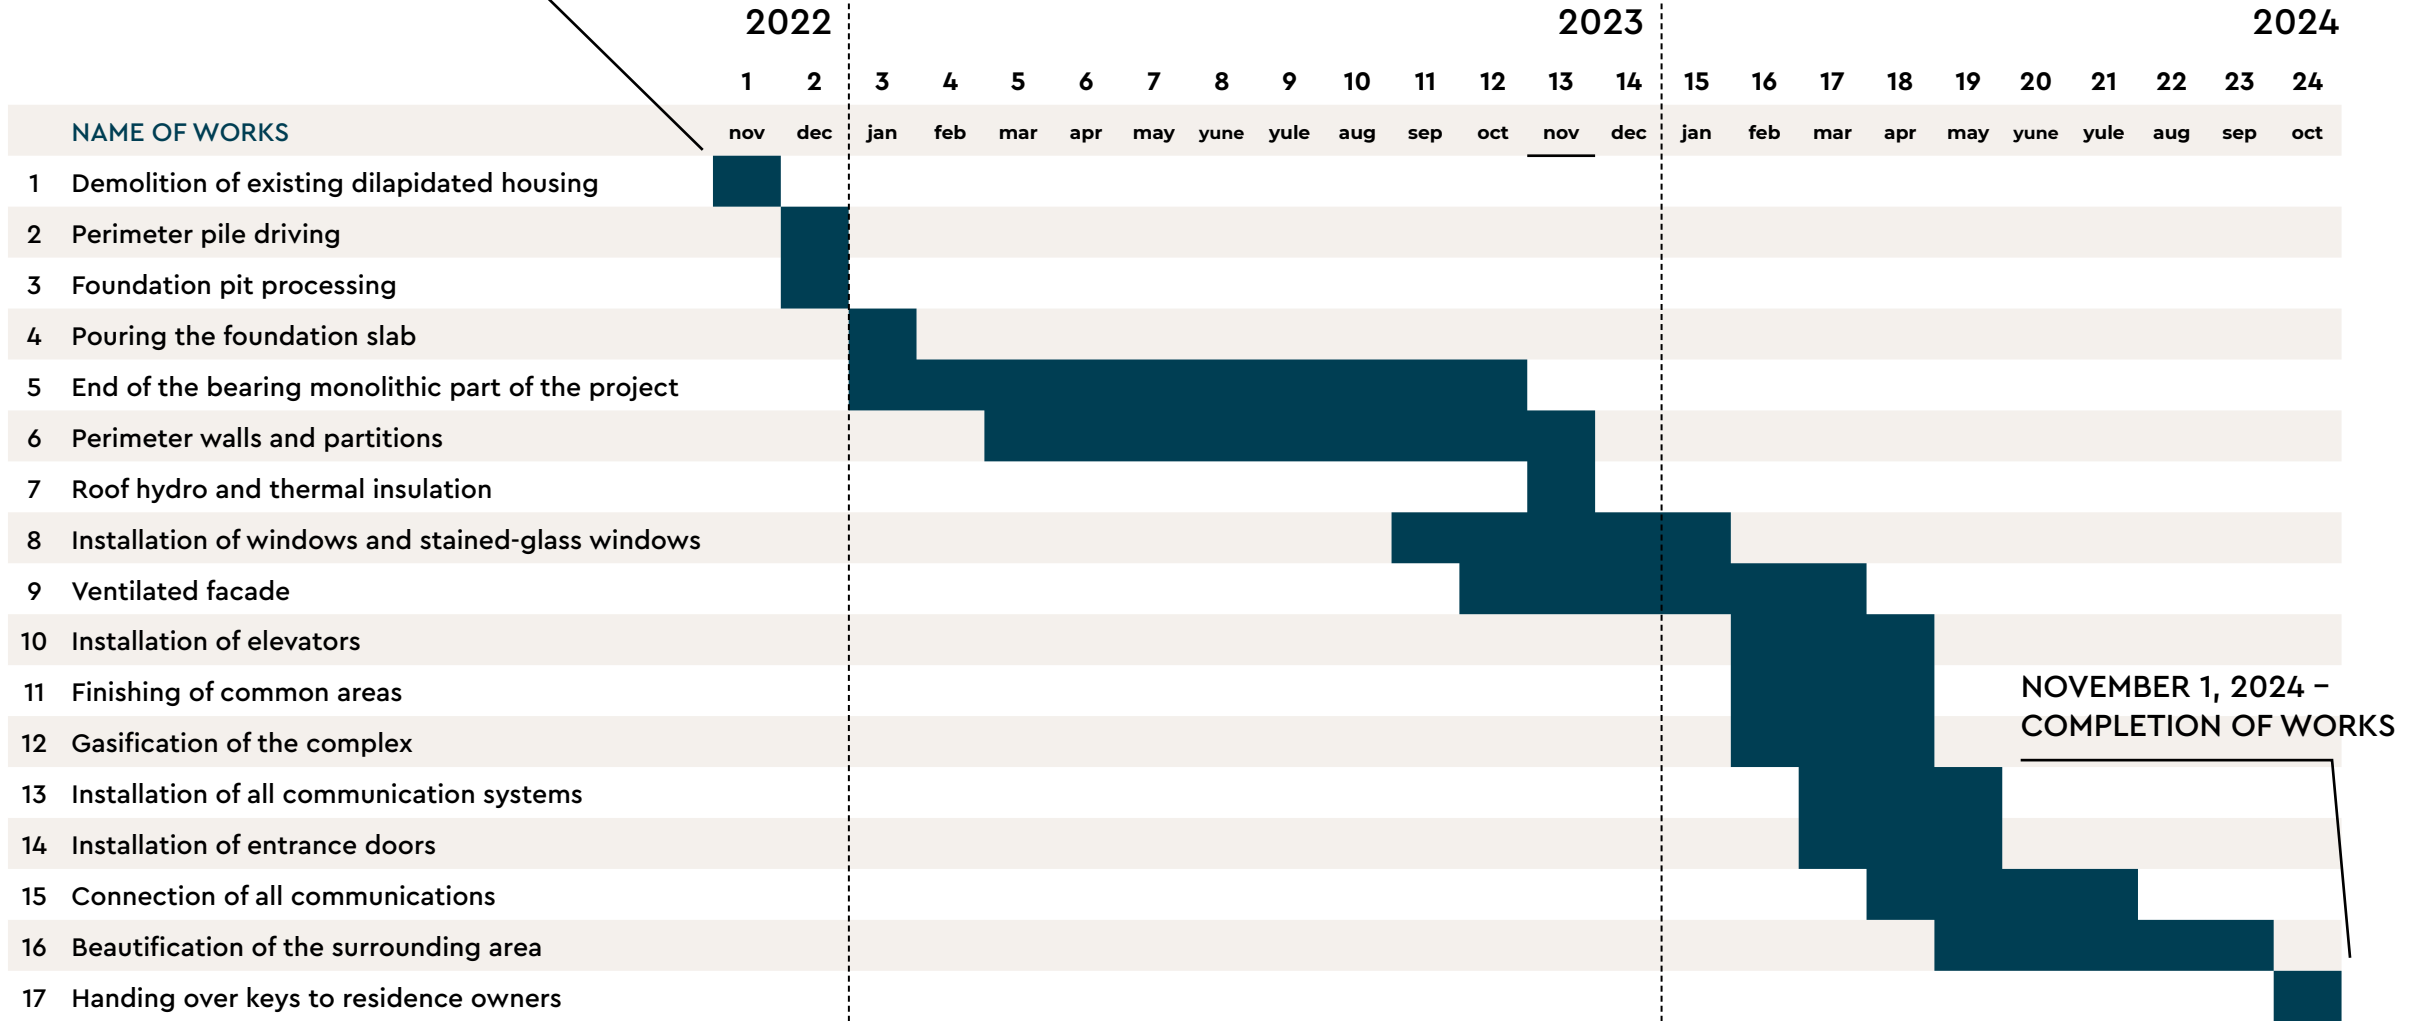

# WORK SCHEDULE

November 1, 2022-November 1, 2024

NOVEMBER 1, 2022 –  
START OF CONSTRUCTION

NOVEMBER 1, 2024 –  
COMPLETION OF WORKS

+995 558 80 47 47  
modernresidence.ge